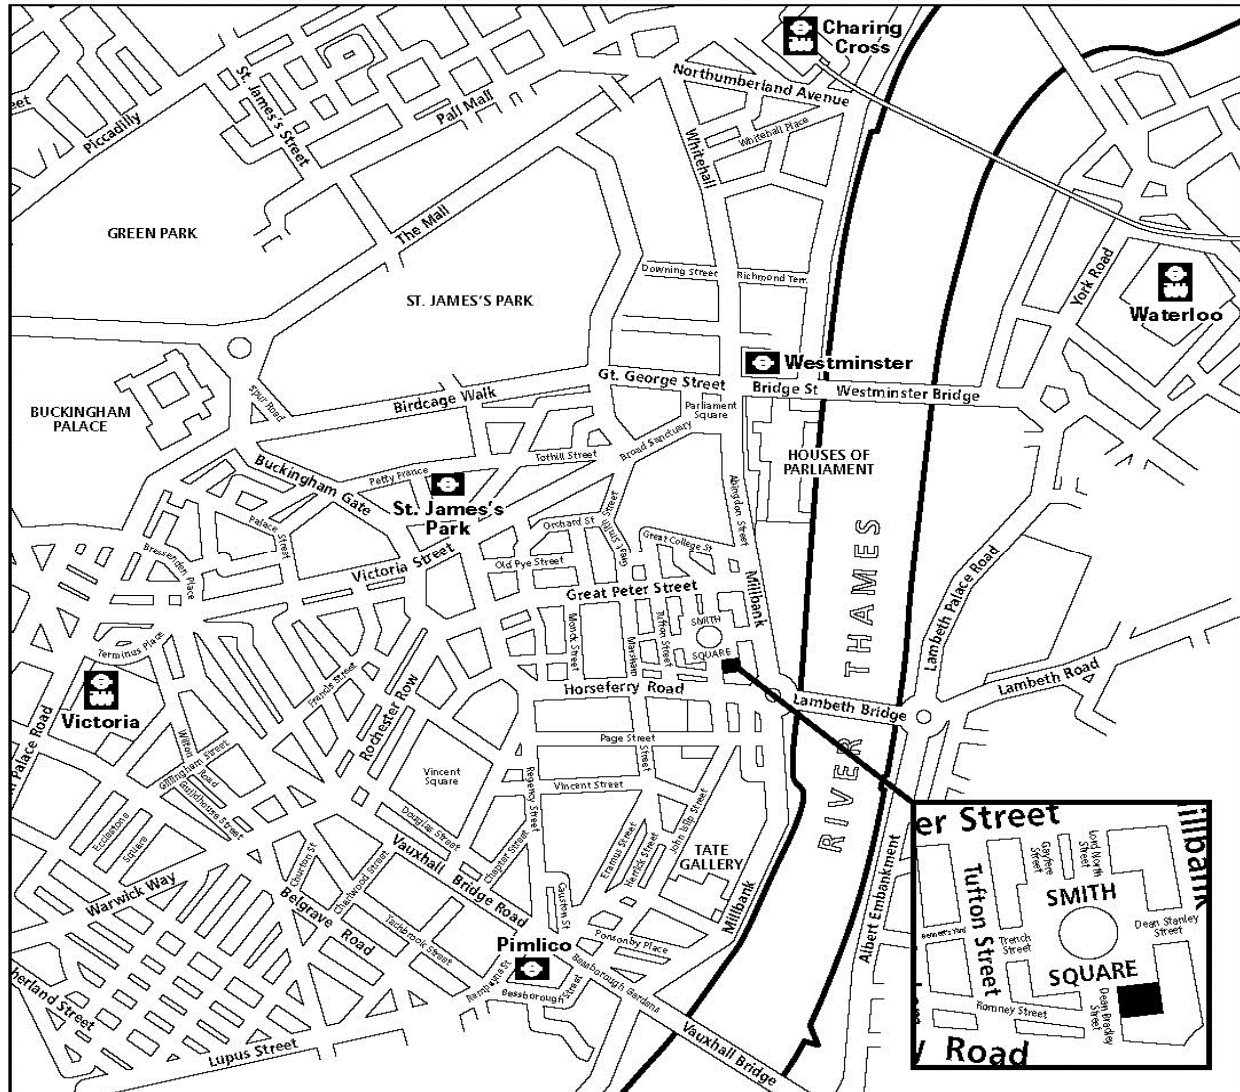

## LGA Location Map

### Public transport

**Local Government House** is well served by public transport. The nearest mainline stations are;

#### Victoria

and **Waterloo**; the local underground stations are **St James's Park** (District and Circle Lines); **Westminster** (District, Circle and Jubilee Lines); and **Pimlico** (Victoria Line), all about 10 minutes walk away. Buses **3** and **87** travel along **Millbank**, and the **507** between Victoria and Waterloo goes close by at the end of **Dean Bradley Street**.